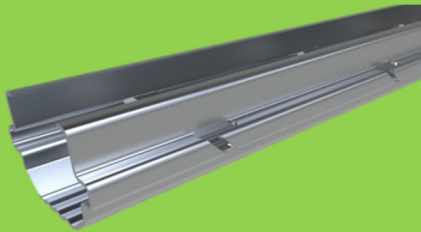

STEEL VINEYARD HEAD

TYPE "V"

TYPE "V2"

STELL VINEYARD HEAD "V"

GUARDIAN WITH HOOK

STEEL WIRE

WOOD AND CONCRETE INTERMEDIATE VINEYARD POST

ALL ACCESSORIES FOR VINEYARDS

SECTION	HEIGHT
3/5	ml. 2,00
3/5	ml. 2,50
5/7	ml. 2,00
5/7	ml. 2,50
5/7	ml. 3,00
8/10	ml. 2,50
8/10	ml. 2,70
8/10	ml. 3,00
11/13	ml. 2,50
11/13	ml. 2,70
11/13	ml. 3,00
11/13	ml. 3,50

Treviso di Nibbiano (PC)- ITALY Via Enrico Fermi 42