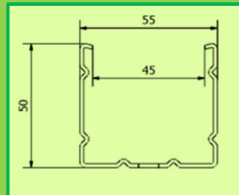

STEEL VINEYARD HEAD

TYPE "V"

TYPE "V2"

STELL VINEYARD HEAD "V"

GUARDIAN WITH HOOK

STEEL WIRE

WOOD AND CONCRETE INTERMEDIATE VINEYARD POST

ALL ACCESSORIES FOR VINEYARDS

SECTION	HEIGHT
3/5	ml. 2,00
3/5	ml. 2,50
5/7	ml. 2,00
5/7	ml. 2,50
5/7	ml. 3,00
8/10	ml. 2,50
8/10	ml. 2,70
8/10	ml. 3,00
11/13	ml. 2,50
11/13	ml. 2,70
11/13	ml. 3,00
11/13	ml. 3,50

Treviso di Nibbiano (PC)- ITALY Via Enrico Fermi 42