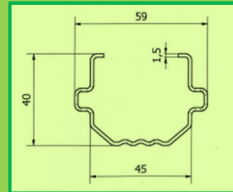

STEEL VINEYARD HEAD

TYPE "V"

TYPE "V2"

STELL VINEYARD HEAD "V"

GUARDIAN WITH HOOK

STEEL WIRE

WOOD AND CONCRETE INTERMEDIATE VINEYARD POST

ALL ACCESSORIES FOR VINEYARDS

SECTION	HEIGHT
3/5	ml. 2,00
3/5	ml. 2,50
5/7	ml. 2,00
5/7	ml. 2,50
5/7	ml. 3,00
8/10	ml. 2,50
8/10	ml. 2,70
8/10	ml. 3,00
11/13	ml. 2,50
11/13	ml. 2,70
11/13	ml. 3,00
11/13	ml. 3,50

Treviso di Nibbiano (PC)- ITALY Via Enrico Fermi 42