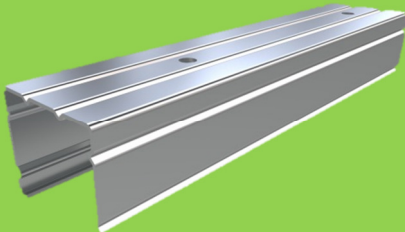

STEEL VINEYARD HEAD

TYPE "V"

TYPE "V2"

STELL VINEYARD HEAD "V"

GUARDIAN WITH HOOK

STEEL WIRE

WOOD AND CONCRETE INTERMEDIATE VINEYARD POST

ALL ACCESSORIES FOR VINEYARDS

SECTION	HEIGHT
3/5	ml. 2,00
3/5	ml. 2,50
5/7	ml. 2,00
5/7	ml. 2,50
5/7	ml. 3,00
8/10	ml. 2,50
8/10	ml. 2,70
8/10	ml. 3,00
11/13	ml. 2,50
11/13	ml. 2,70
11/13	ml. 3,00
11/13	ml. 3,50

Treviso di Nibbiano (PC)- ITALY Via Enrico Fermi 42