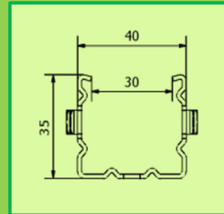

STEEL VINEYARD HEAD

TYPE "V"

TYPE "V2"

STELL VINEYARD HEAD "V"

GUARDIAN WITH HOOK

STEEL WIRE

WOOD AND CONCRETE INTERMEDIATE VINEYARD POST

ALL ACCESSORIES FOR VINEYARDS

SECTION	HEIGHT
3/5	ml. 2,00
3/5	ml. 2,50
5/7	ml. 2,00
5/7	ml. 2,50
5/7	ml. 3,00
8/10	ml. 2,50
8/10	ml. 2,70
8/10	ml. 3,00
11/13	ml. 2,50
11/13	ml. 2,70
11/13	ml. 3,00
11/13	ml. 3,50

Treviso di Nibbiano (PC)- ITALY Via Enrico Fermi 42